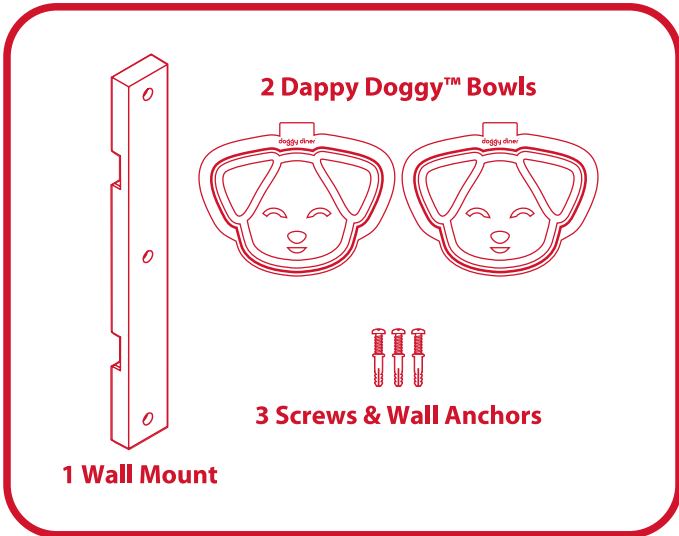

# doggy diner™

floating pet bowls

**WARNING: small parts harmful or fatal if swallowed!**

**Try to place at least one screw in a stud if possible**