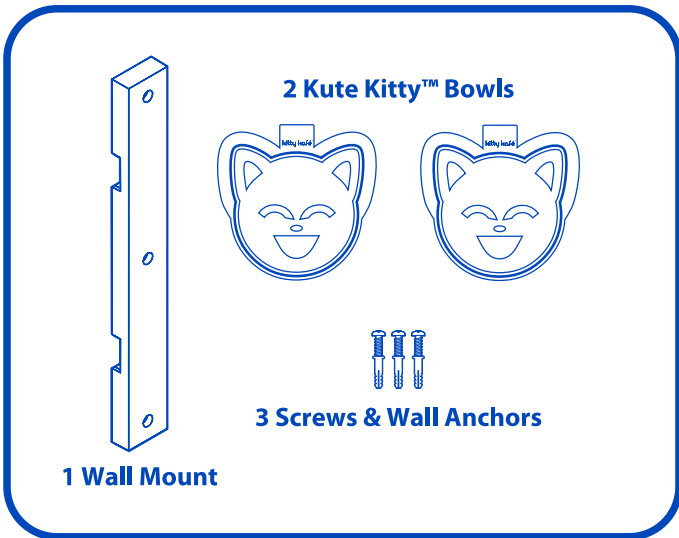

kitty kafé™

floating pet bowls

WARNING: small parts harmful or fatal if swallowed!

Try to place at least one screw in a stud if possible